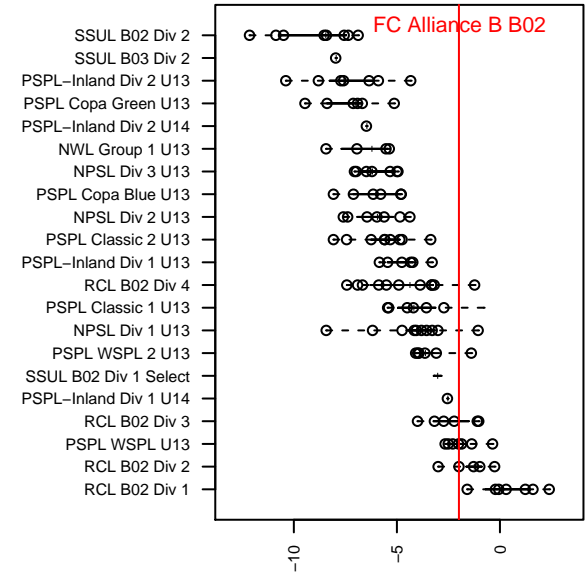

FC Alliance B B02

FC Alliance
 Woodinville, WA
 B02 total strength=1051
 attack=3.4 defense=1.67
 fall league = RCL B02 Div 2
 spr league = Win RCL B02 Div 2
 notes= White; Mueller 2014

alt names used:
 FC ALLIANCE B02B (WA)
 FC ALLIANCE B02B (WA)
 FC ALLIANCE B02B (WA)
 FC Alliance B02 B
 FC Alliance B02B
 FC Alliance B02 B
 FC Alliance B02 B

Venues played:
 2015 Nike Crossfire Challenge Gold Group U13
 2015 WA Rush Cup B13 Gold U13
 2015 REDAPT Cup Gold U13
 2015 RCL B02 Div 2
 2015 Win RCL B02 Div 2
 2015 PacNW Winter Classic Premier U13
 2015 WYS Presidents Cup B02 Division 1

**attack and defense variance (black dot)
relative to other teams
and top 10 in region**

**attack and defense rating
relative to others at age
and all opponents in last 13 months**

Performance relative to 13 month average