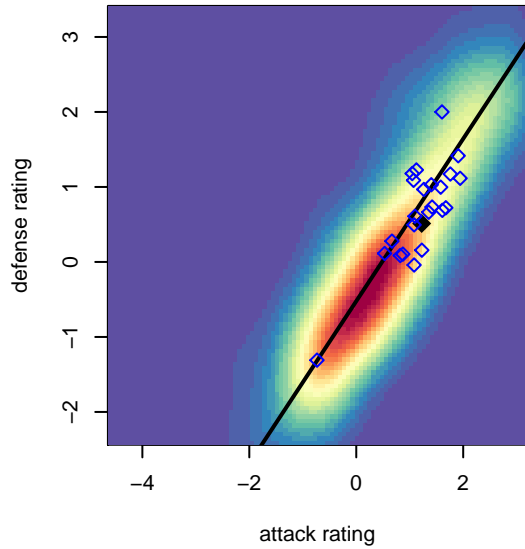

FC Alliance B B02

FC Alliance
 Woodinville, WA
 B02 total strength=1051
 attack=3.4 defense=1.67
 fall league = RCL B02 Div 2
 spr league = Win RCL B02 Div 2
 notes= White; Mueller 2014

alt names used:
 FC ALLIANCE B02B (WA)
 FC ALLIANCE B02B (WA)
 FC ALLIANCE B02B (WA)
 FC Alliance B02 B
 FC Alliance B02B
 FC Alliance B02 B
 FC Alliance B02 B

**attack and defense variance (black dot)
relative to other teams
and top 10 in region**

**attack and defense rating
relative to others at age
and all opponents in last 13 months**

Performance relative to 13 month average