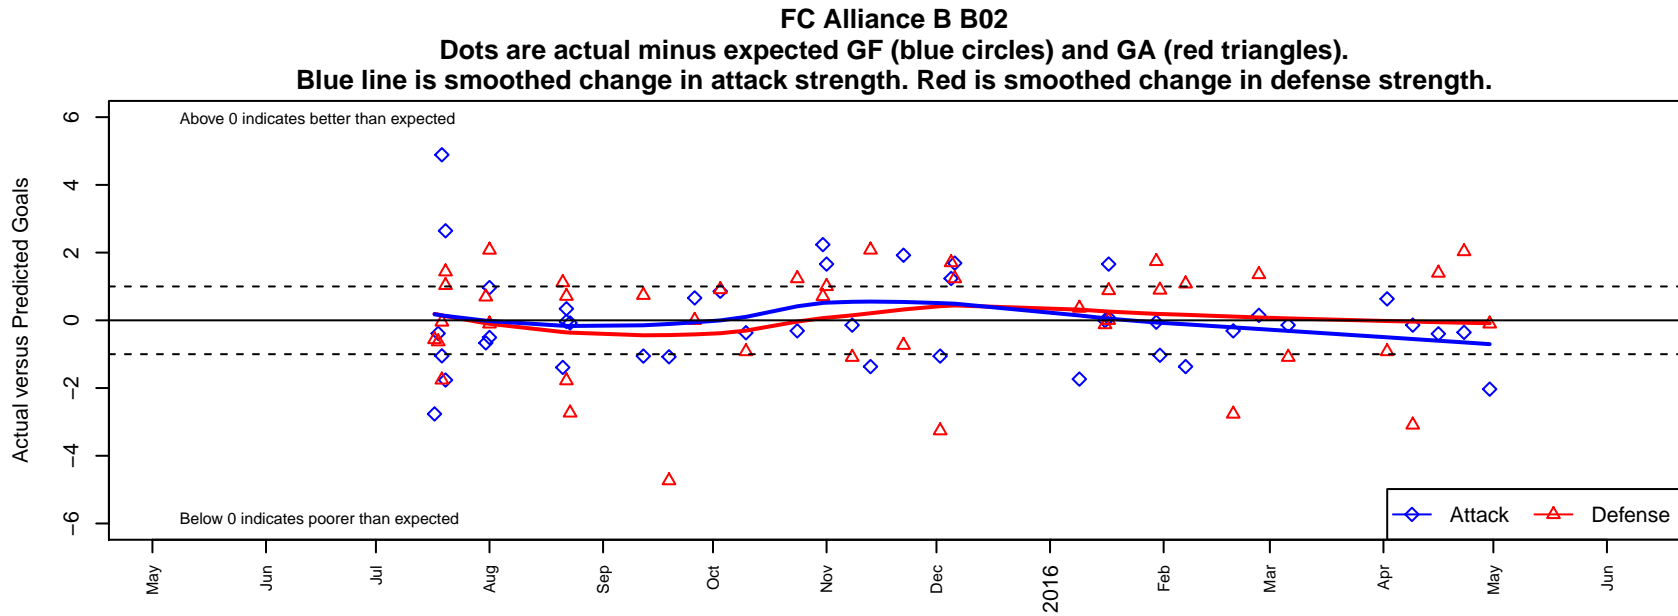

FC Alliance B B02

FC Alliance
 Woodinville, WA
 B02 total strength=1051
 attack=3.4 defense=1.67
 fall league = RCL B02 Div 2
 spr league = Win RCL B02 Div 2
 notes= White; Mueller 2014

alt names used:
 FC ALLIANCE B02B (WA)
 FC ALLIANCE B02B (WA)
 FC ALLIANCE B02B (WA)
 FC Alliance B02 B
 FC Alliance B02B
 FC Alliance B02 B
 FC Alliance B02 B

**attack and defense variance (black dot)
relative to other teams
and top 10 in region**

**attack and defense rating
relative to others at age
and all opponents in last 13 months**

Performance relative to 13 month average