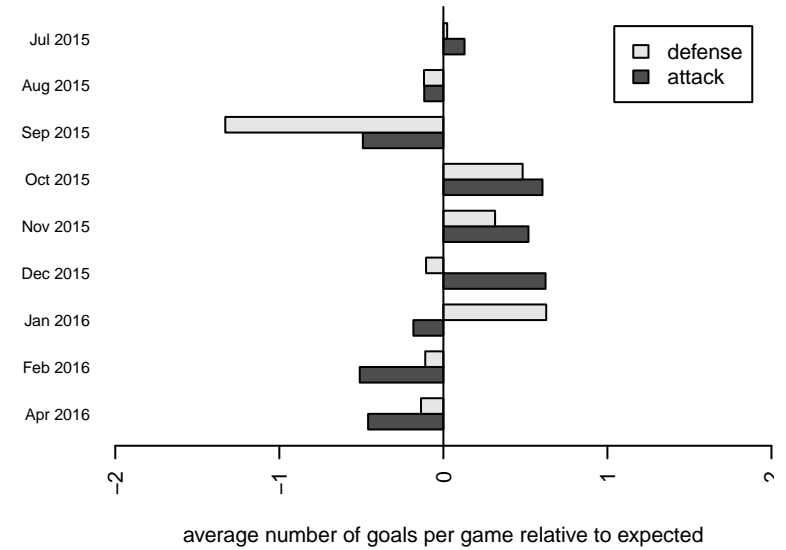

Performance relative to 13 month average