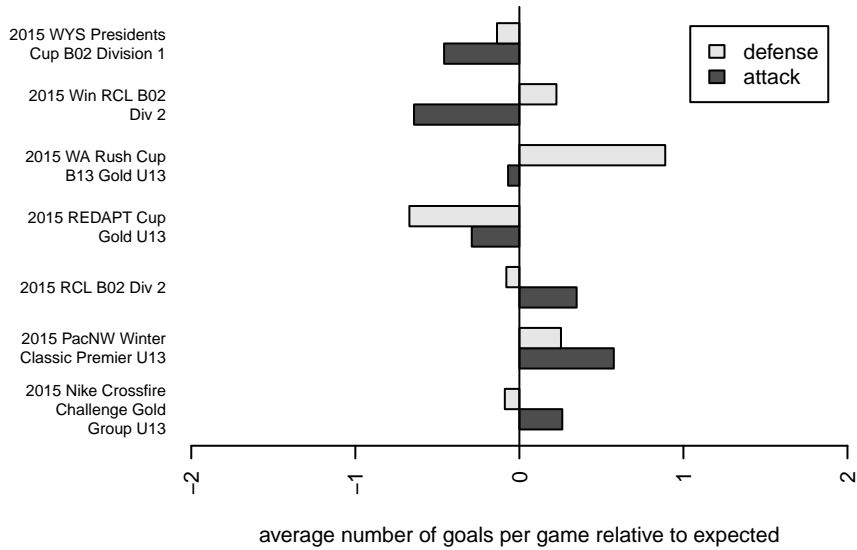

FC Alliance B B02

FC Alliance
 Woodinville, WA
 B02 total strength=1051
 attack=3.4 defense=1.67
 fall league = RCL B02 Div 2
 spr league = Win RCL B02 Div 2
 notes= White; Mueller 2014

alt names used:
 FC ALLIANCE B02B (WA)
 FC ALLIANCE B02B (WA)
 FC ALLIANCE B02B (WA)
 FC Alliance B02 B
 FC Alliance B02B
 FC Alliance B02 B
 FC Alliance B02 B

Venues played:
 2015 Nike Crossfire Challenge Gold Group U13
 2015 WA Rush Cup B13 Gold U13
 2015 REDAPT Cup Gold U13
 2015 RCL B02 Div 2
 2015 Win RCL B02 Div 2
 2015 PacNW Winter Classic Premier U13
 2015 WYS Presidents Cup B02 Division 1

**attack and defense variance (black dot)
relative to other teams
and top 10 in region**

**attack and defense rating
relative to others at age
and all opponents in last 13 months**

Performance relative to 13 month average